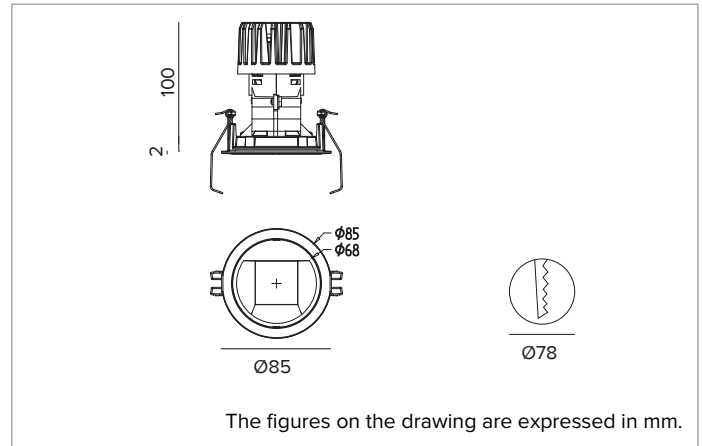

1T8562EL | CCTEVO WALL WASHER 78

Recessed LED Downlight in a trim version

		2700K	H(m)	D1(m)	D2(m)	E _{max} (lx)
		Ra90		42°	73°	
Fixture Power		13W	1	0.83	1.56	822
Source Flux		1507lm	2	1.65	3.11	205
Fixture Flux		913lm	3	2.48	4.67	91
Efficacy		68lm/W	4	3.31	6.23	51
TS1393	I _{max} =625cd/klm	I _{max}	5	4.13	7.78	33

Optic: WALL WASHER

Optical efficiency: 61%

Fixture flux: 913lm

Luminous efficacy: 68lm/W

Photobiological safety: Compliant with RG1 low risk group

MECHANICAL CHARACTERISTICS

Die-cast black painted anodised aluminium heat sink. Black thermoplastic material structure and a black painted cut-off front. Silicone sealing kit for water and dust protection. Trim version with an integrated black painted die-cast aluminium ring.